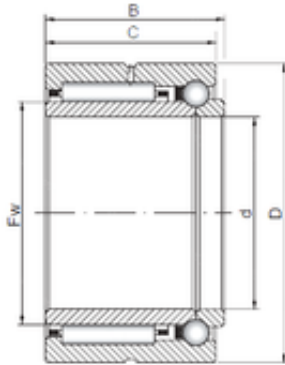

Timken Bearing Company

25 mm x 42 mm x 23 mm ISO NKIB 5905 Compound bearing

Bearing No. NKIB 5905

Size	25x42x23 mm
Bore Diameter	25 mm
Outer Diameter	42 mm
Width	23 mm
d	25 mm
Fw	30 mm
D	42 mm
B	23 mm
C	23 mm

NKIB 5905 Bearing 2D drawings and 3D CAD models