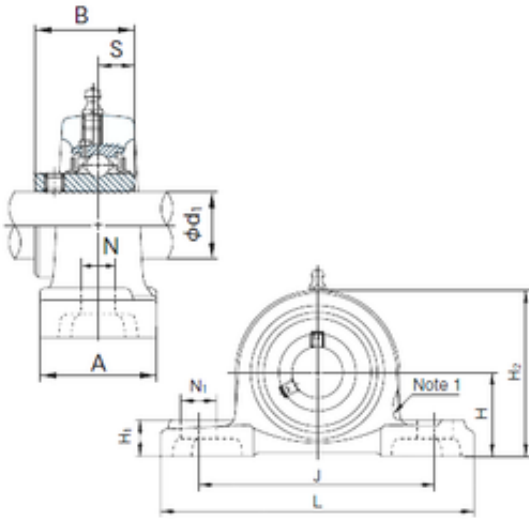

Timken Bearing Company

NACHI UCPX11 Bearing section

Bearing No. UCPX11

Bore Diameter	55 mm
Width	65.1 mm
d	55 mm
A	79 mm
B	65.1 mm
H	69.8 mm
H1	30 mm
H2	139 mm
J	184 mm
L	260 mm
N	25 mm
N1	36 mm
S	25.4 mm
Bolt (G)	M20
Category	Bearings
Inventory	0.0
Manufacturer Name	NACHI
Minimum Buy Quantity	N/A
Weight / Kilogram	0
Product Group	M06110

UCPX11 Bearing 2D drawings and 3D CAD models